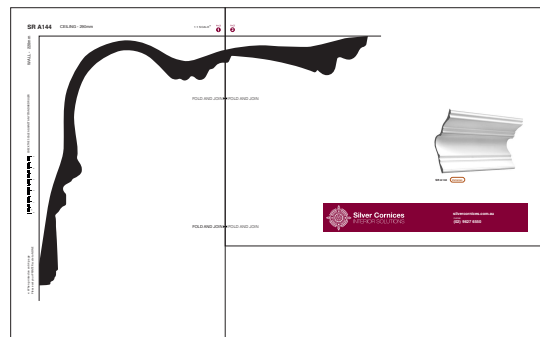

WALL - 220mm

CHECK THE SCALE AGAINST ANY STANDARD RULER

* When printed on an A4 page
Please set your PRINTER scale to NONE

FOLD AND JOIN ▶

FOLD AND JOIN ▶

2 PAGES: Fold the dotted lines and then join.

▼ FOLD AND JOIN