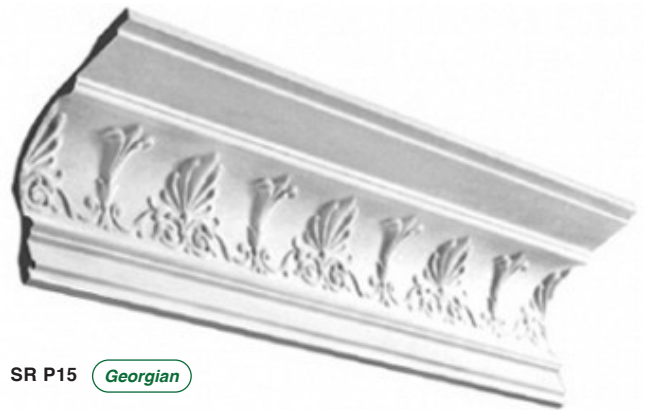

# SR P15

CEILING - 150 mm

1:1 SCALE\*

WALL - 125 mm

CHECK THE SCALE AGAINST ANY STANDARD RULER

SR P15 **Georgian**

\* When printed on an A4 page  
Please set your PRINTER scale to NONE

**Silver Cornices**  
INTERIOR SOLUTIONS