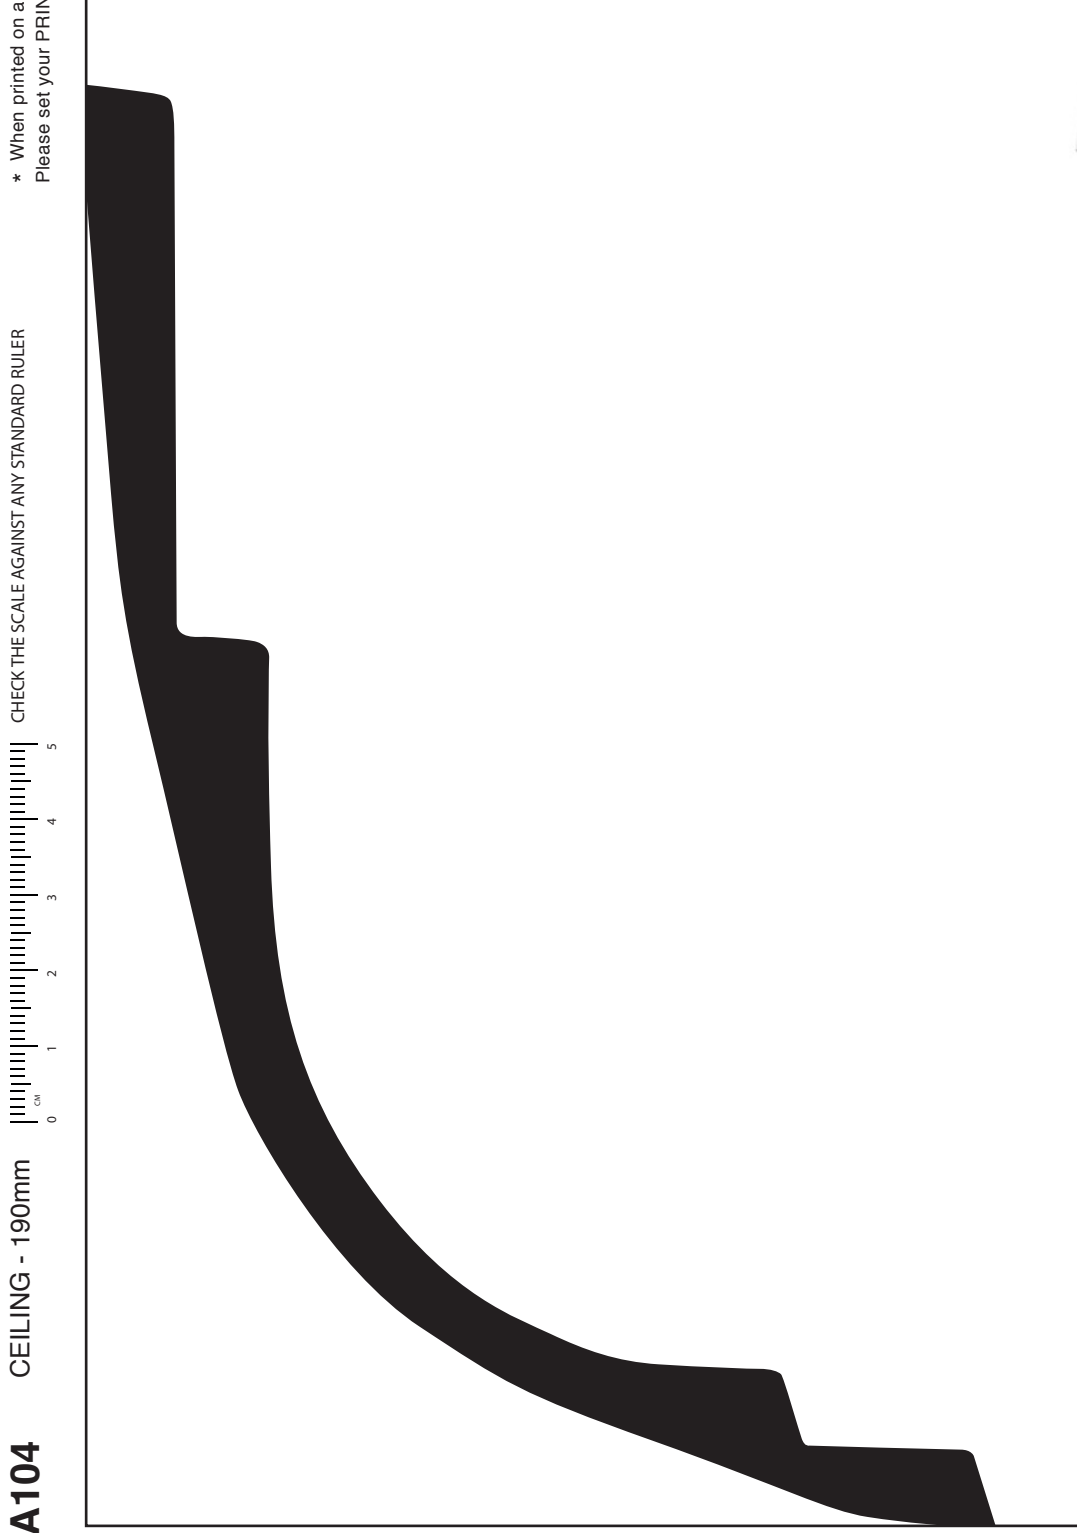

# SR A104

CEILING - 190mm

CHECK THE SCALE AGAINST ANY STANDARD RULER

1:1 SCALE\*

\* When printed on an A4 page  
Please set your PRINTER scale to NONE

WALL - 120mm

SR A104 *Modern*

**Silver Cornices**  
INTERIOR SOLUTIONS