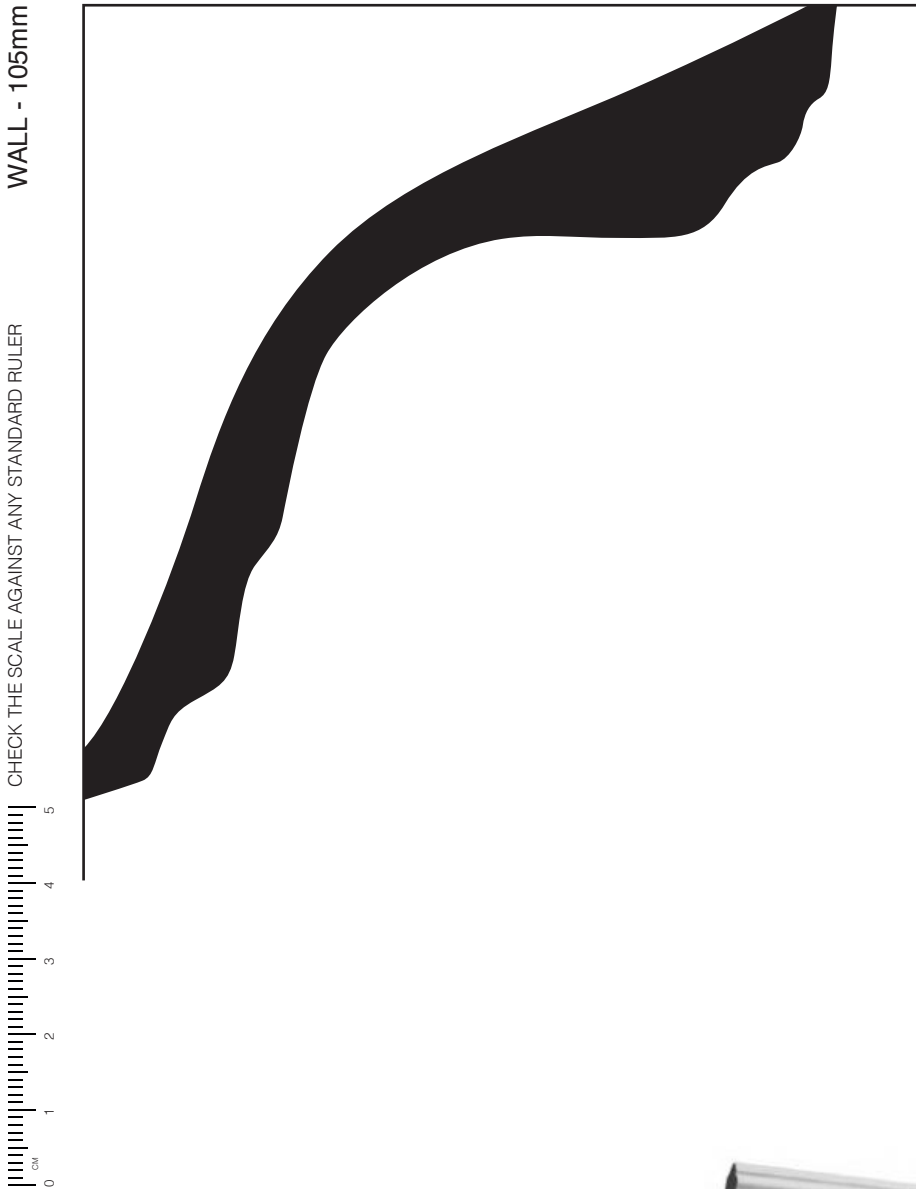

**SC2**

CEILING - 100mm

1:1 SCALE\*

SC2 **Federation**

\* When printed on an A4 page  
Please set your PRINTER scale to NONE

**Silver Cornices**  
INTERIOR SOLUTIONS

[silvercornices.com.au](http://silvercornices.com.au)  
PHONE  
**(02) 9627 6550**