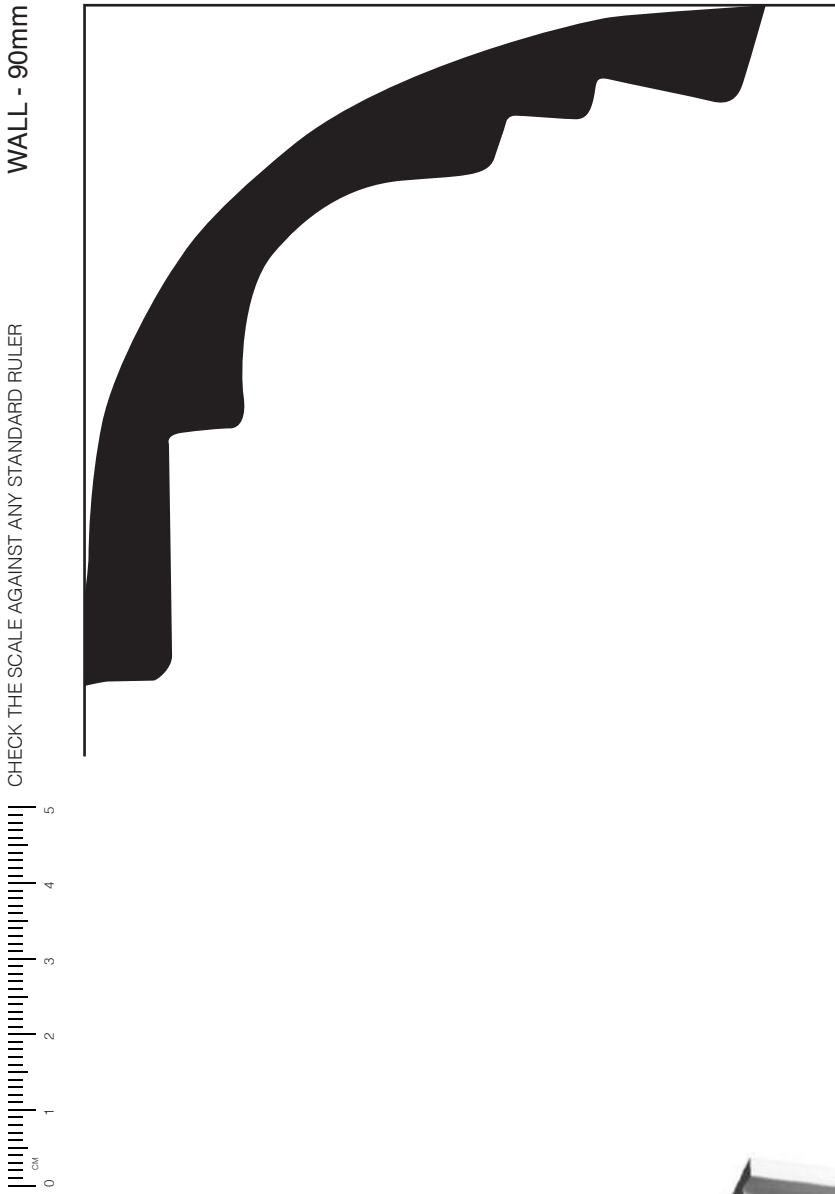

**SC3**

CEILING - 90mm

1:1 SCALE\*

SC3 **Colonial**

\* When printed on an A4 page  
Please set your PRINTER scale to NONE

**Silver Cornices**  
INTERIOR SOLUTIONS

[silvercornices.com.au](http://silvercornices.com.au)