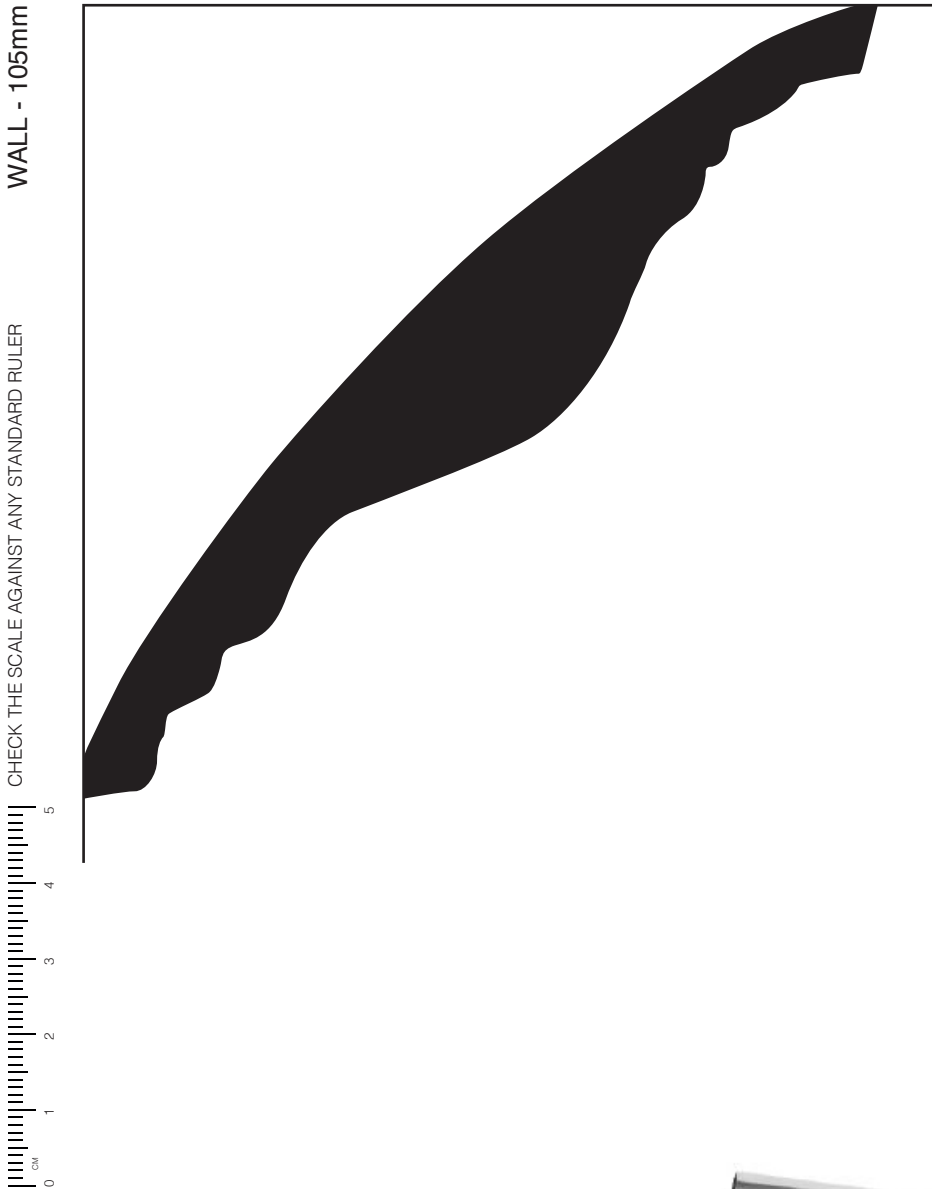

SC11

CEILING - 105mm

1:1 SCALE*

SC11 *Victorian*

* When printed on an A4 page
Please set your PRINTER scale to NONE

Silver Cornices
INTERIOR SOLUTIONS

silvercornices.com.au

PHONE
(02) 9627 6550