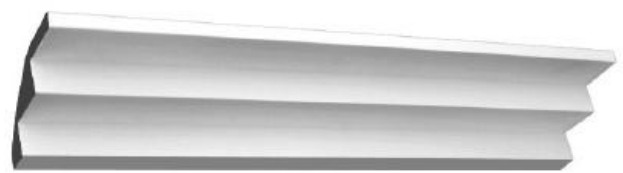

SC20

CEILING - 120mm

1:1 SCALE*

WALL - 80mm

CHECK THE SCALE AGAINST ANY STANDARD RULER

SC20 *Modern*

* When printed on an A4 page
Please set your PRINTER scale to NONE

Silver Cornices
INTERIOR SOLUTIONS