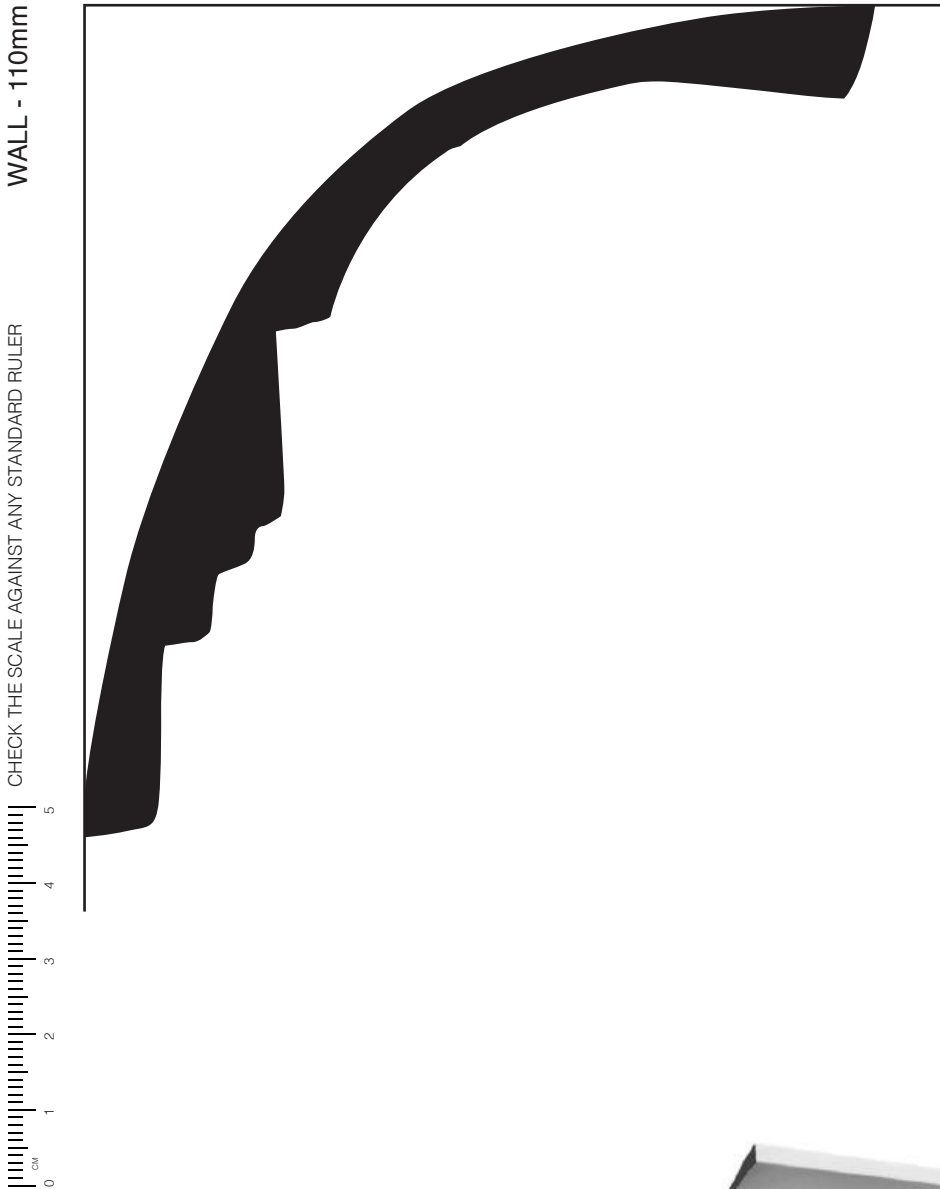

SC24A

CEILING - 105mm

1:1 SCALE*

SC24A *Art Deco*

* When printed on an A4 page
Please set your PRINTER scale to NONE

Silver Cornices
INTERIOR SOLUTIONS

silvercornices.com.au

PHONE
(02) 9627 6550