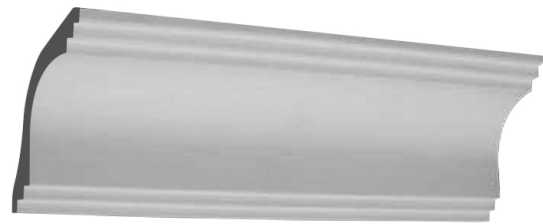

SC33

CEILING - 110mm

1:1 SCALE*

WALL - 140mm

CHECK THE SCALE AGAINST ANY STANDARD RULER

SC33 *Modern*

* When printed on an A4 page
Please set your PRINTER scale to NONE

Silver Cornices
INTERIOR SOLUTIONS