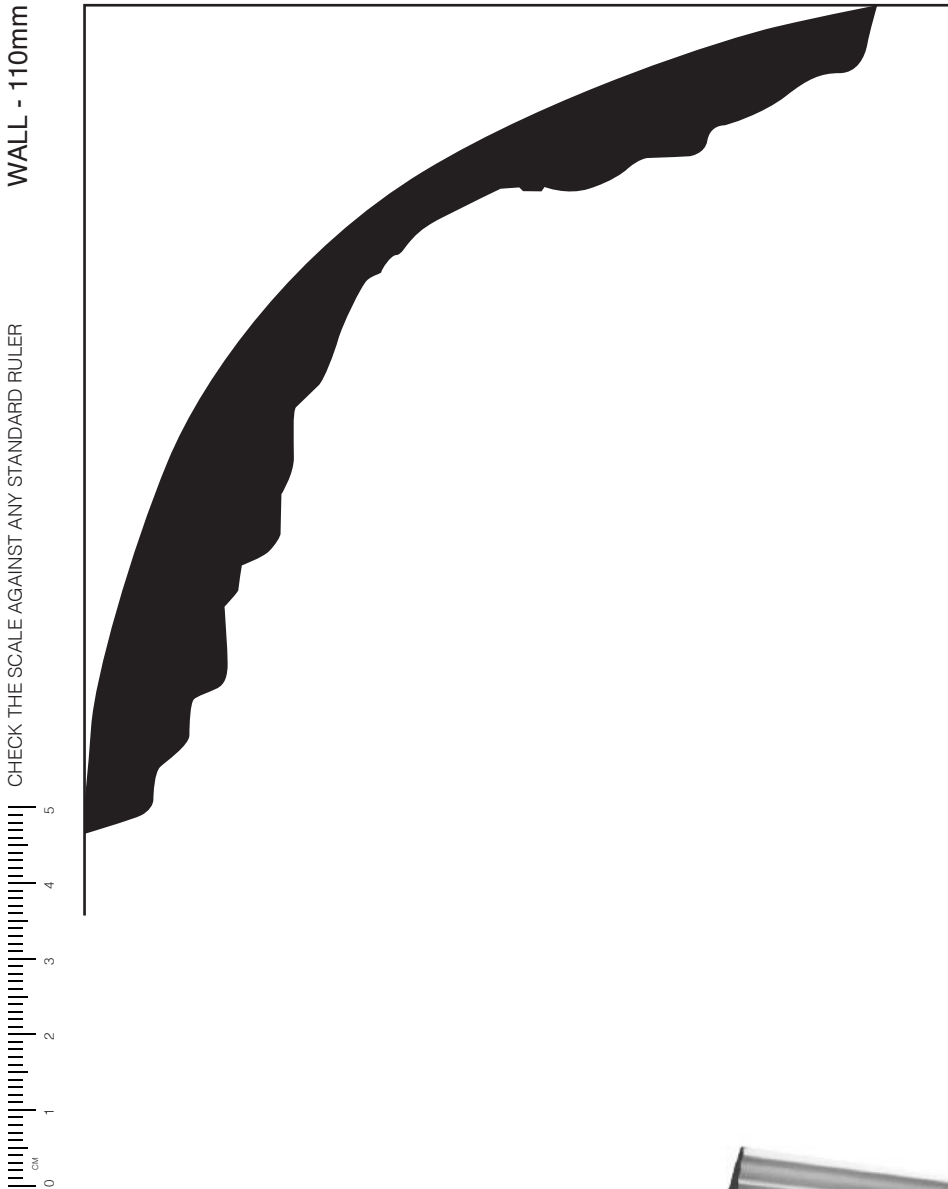

SC41

CEILING - 105mm

1:1 SCALE*

SC41 **Federation**

* When printed on an A4 page
Please set your PRINTER scale to NONE

Silver Cornices
INTERIOR SOLUTIONS

silvercornices.com.au

PHONE
(02) 9627 6550