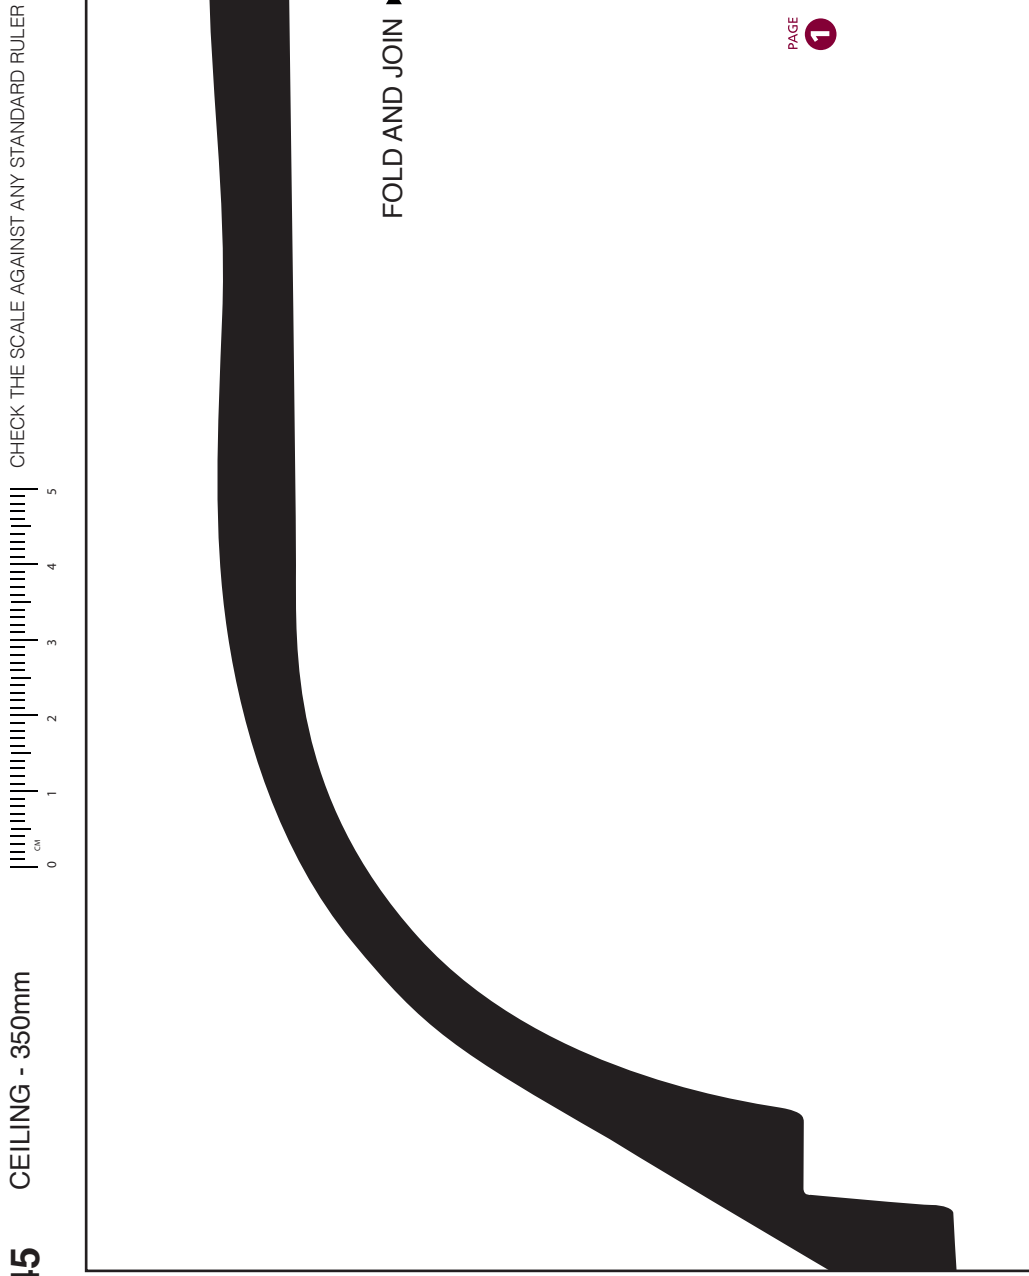

# SC45

CEILING - 350mm

WALL - 115mm

FOLD AND JOIN

PAGE **1**

FOLD AND JOIN

2 PAGES: Fold the dotted lines and then join.

\* When printed on an A4 page  
Please set your PRINTER scale to NONE