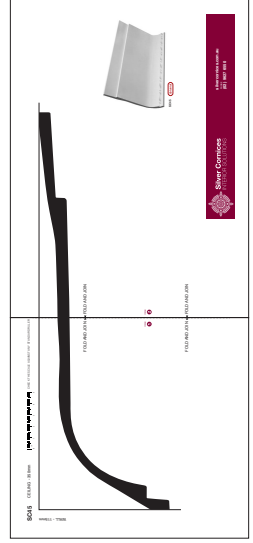

# SC45

CEILING - 350mm

WALL - 115mm

FOLD AND JOIN

PAGE **1**

FOLD AND JOIN

2 PAGES: Fold the dotted lines and then join.

\* When printed on an A4 page  
Please set your PRINTER scale to NONE