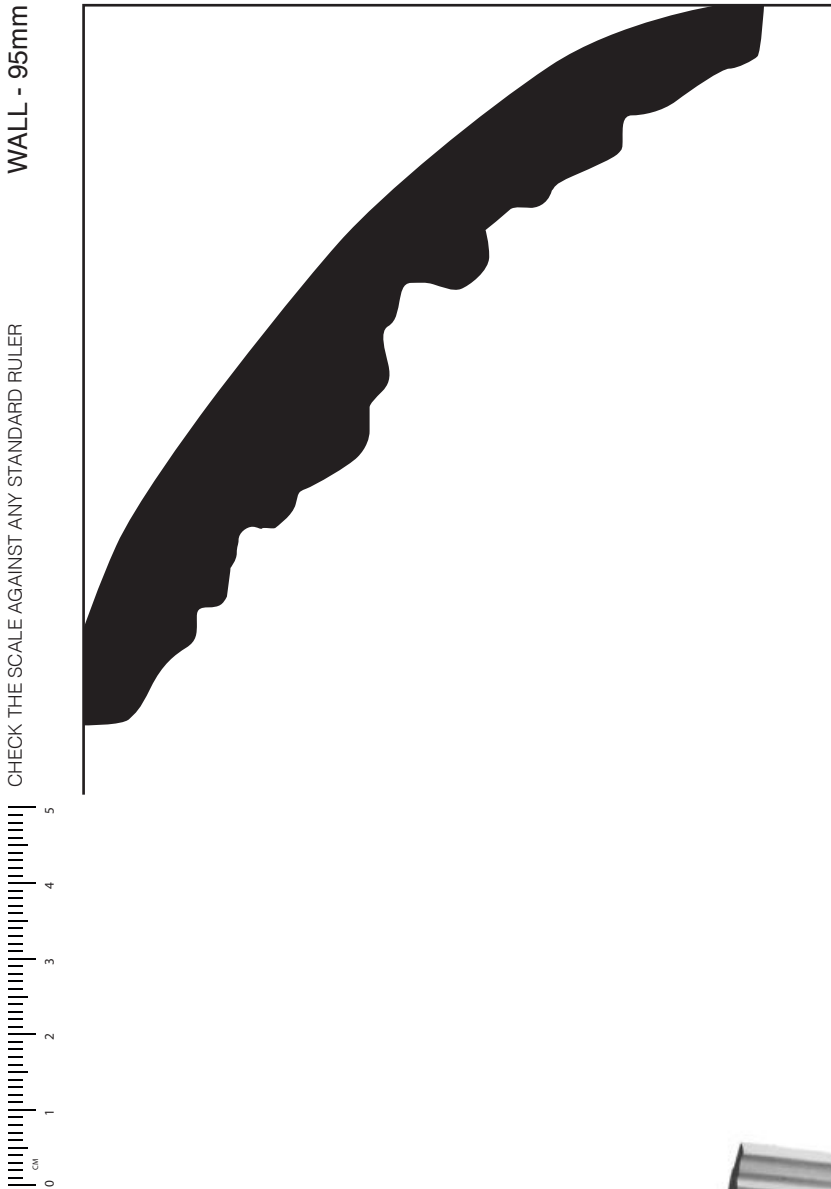

# SC56A

CEILING - 90mm

1:1 SCALE\*

SC56A **Federation**

\* When printed on an A4 page  
Please set your PRINTER scale to NONE

**Silver Cornices**  
INTERIOR SOLUTIONS

[silvercornices.com.au](http://silvercornices.com.au)