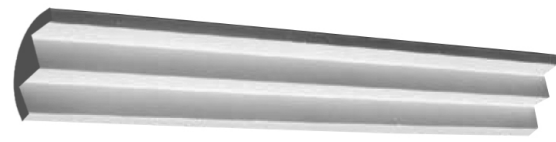

SC66

CEILING - 75mm

1:1 SCALE*

WALL - 75mm

CHECK THE SCALE AGAINST ANY STANDARD RULER

* When printed on an A4 page
Please set your PRINTER scale to NONE

SC66 **Art Deco** **Modern**

Silver Cornices
INTERIOR SOLUTIONS