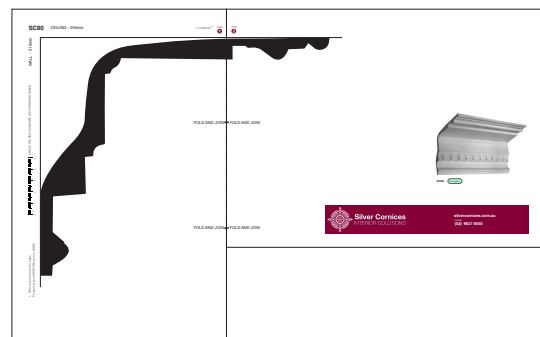

WALL - 210mm

CHECK THE SCALE AGAINST ANY STANDARD RULER

* When printed on an A4 page
Please set your PRINTER scale to NONE

FOLD AND JOIN ▶

FOLD AND JOIN ▶

2 PAGES: Fold the dotted lines and then join.

▼ FOLD AND JOIN