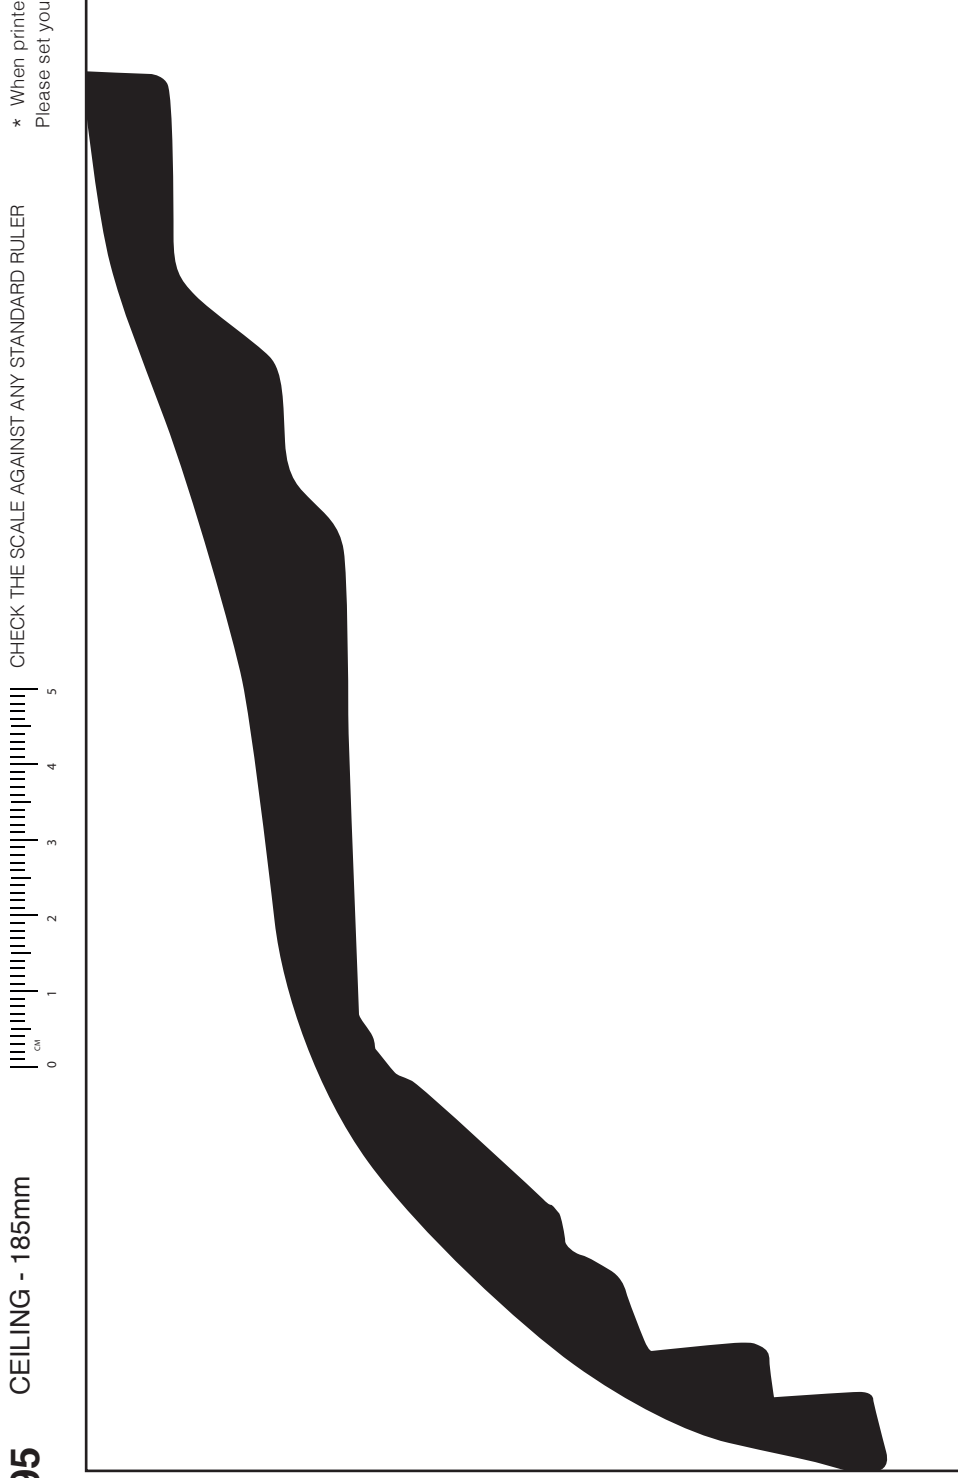

SC95

CEILING - 185mm

CHECK THE SCALE AGAINST ANY STANDARD RULER

1:1 SCALE*

* When printed on an A4 page
Please set your PRINTER scale to NONE

WALL - 105mm

SC95 **Colonial**

Silver Cornices
INTERIOR SOLUTIONS