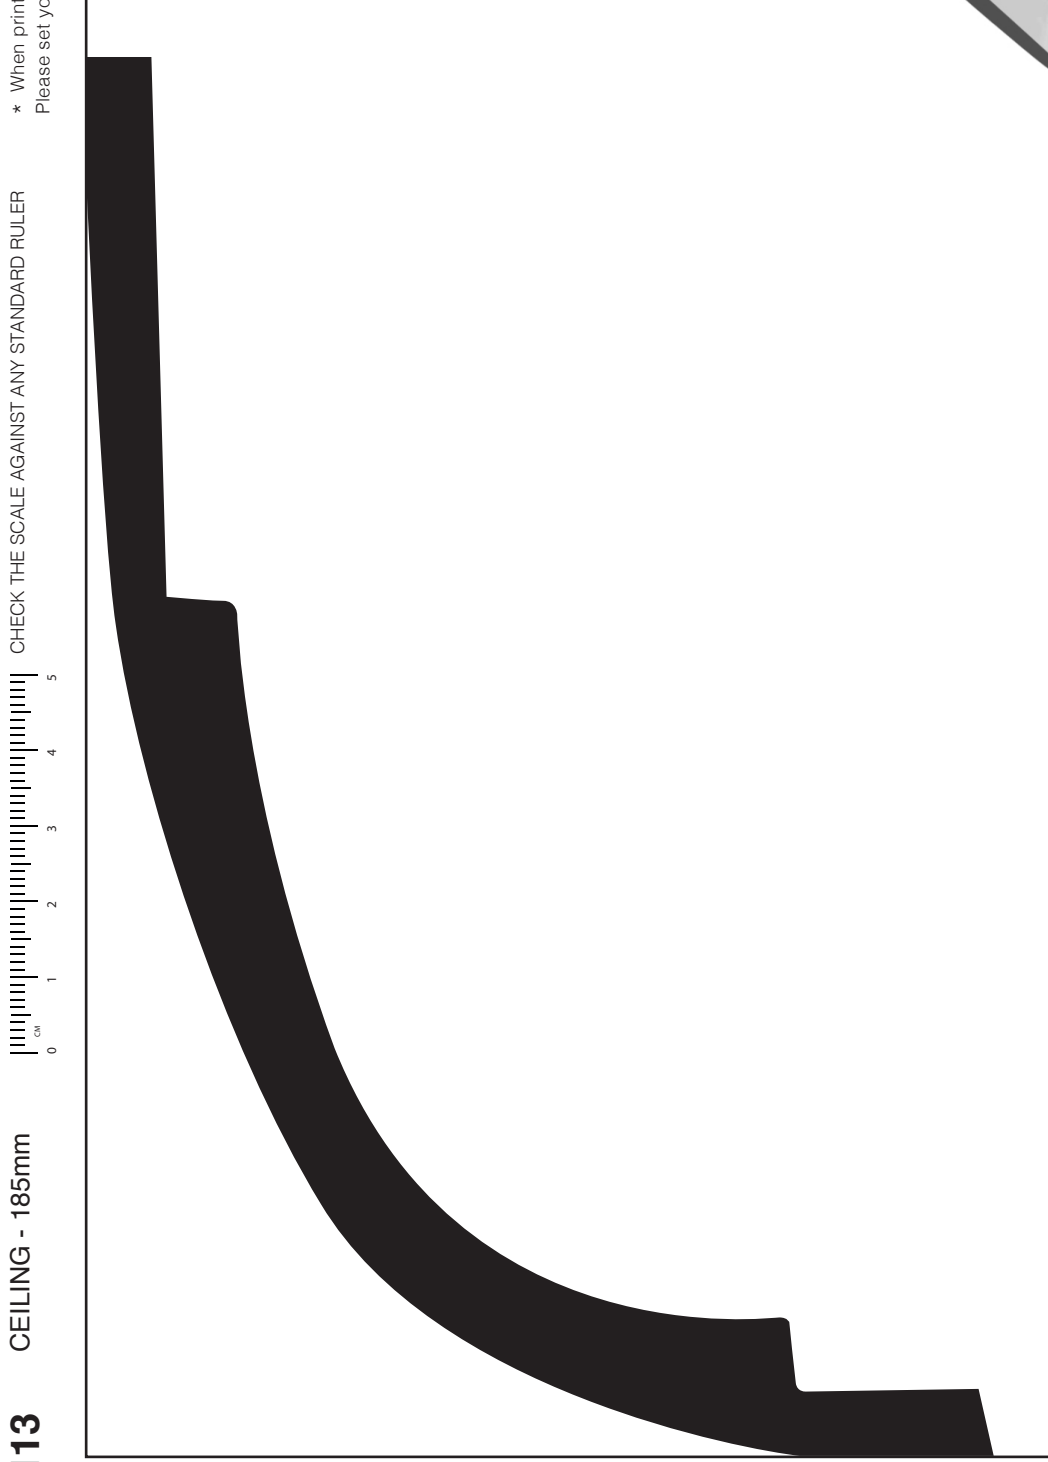

SC113

CEILING - 185mm

CHECK THE SCALE AGAINST ANY STANDARD RULER

1:1 SCALE*

* When printed on an A4 page
Please set your PRINTER scale to NONE

WALL - 120mm

SC113 **Colonial**

Silver Cornices
INTERIOR SOLUTIONS