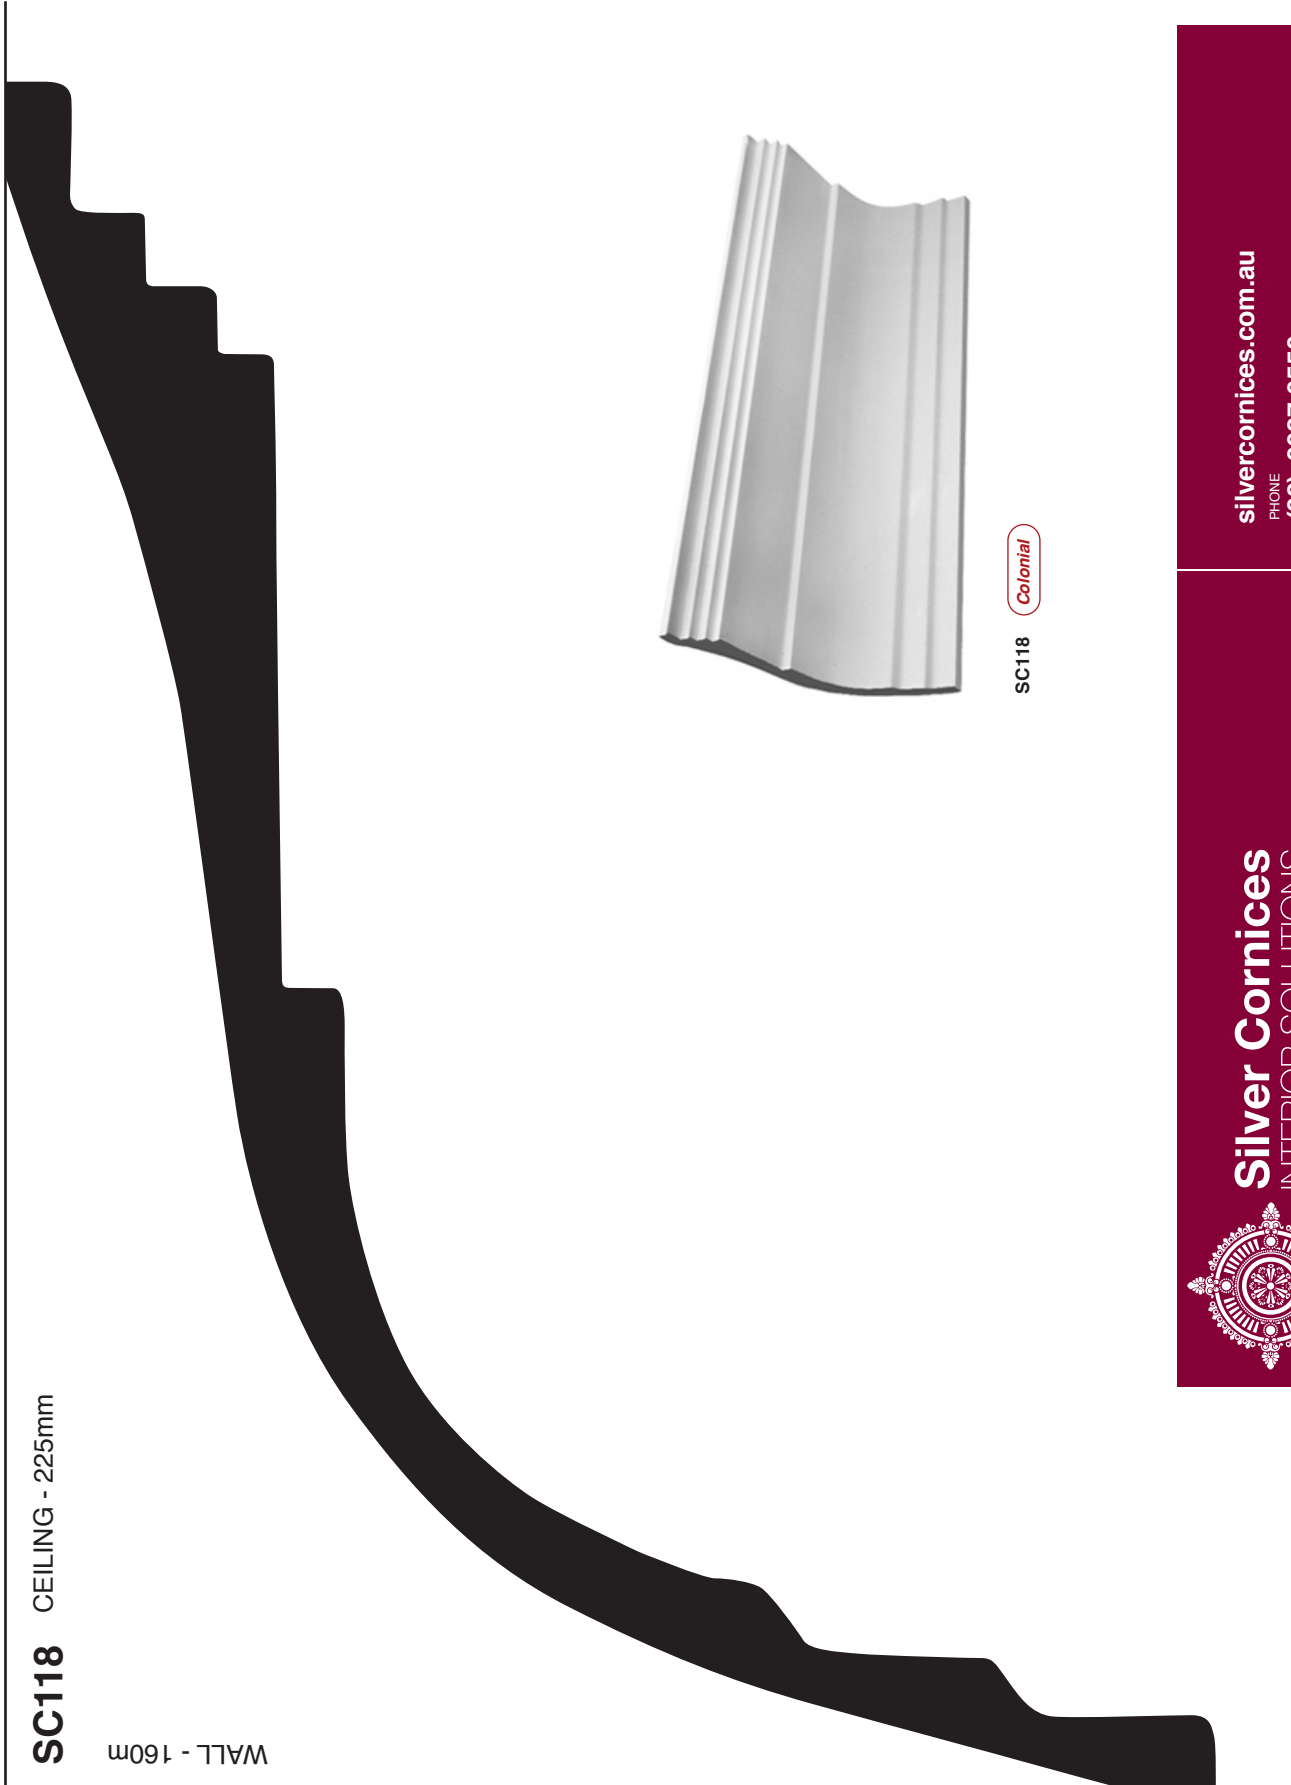

CHECK THE SCALE AGAINST ANY STANDARD RULER

1:1 SCALE\*

\* When printed on an A4 page  
Please set your PRINTER scale to NONE

**SC118** CEILING - 225mm

WALL - 160mm

Colonial

SC118

**Silver Cornices**  
INTERIOR SOLUTIONS