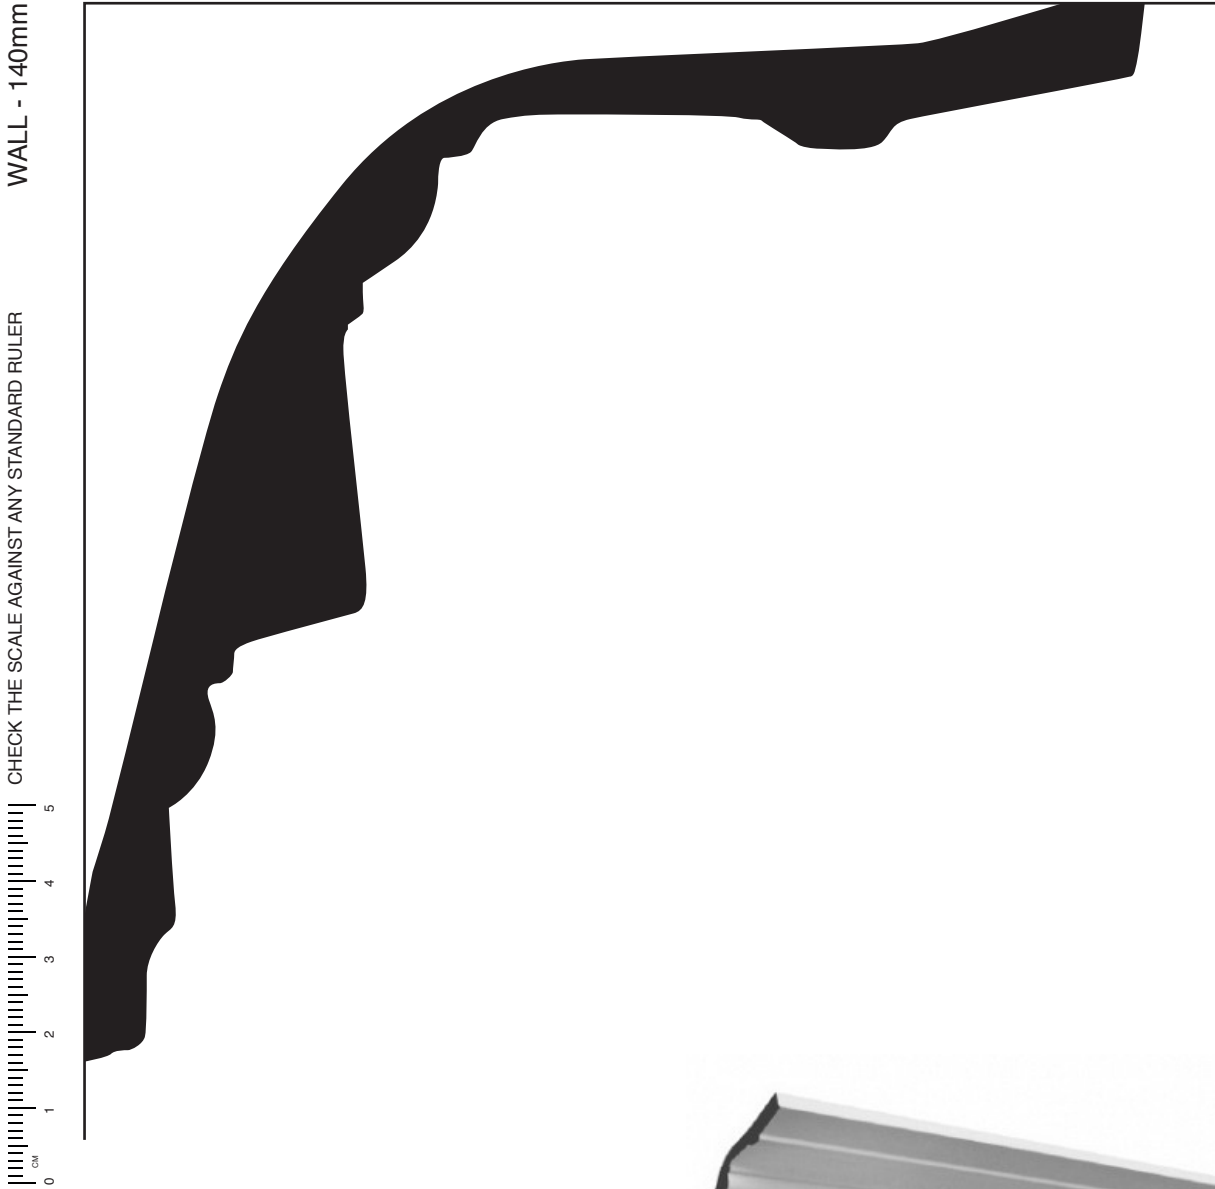

SR A11 CEILING - 140mm

1:1 SCALE*

SR A11 *Georgian*

* When printed on an A4 page
Please set your PRINTER scale to NONE

Silver Cornices
INTERIOR SOLUTIONS

silvercornices.com.au
PHONE
(02) 9627 6550